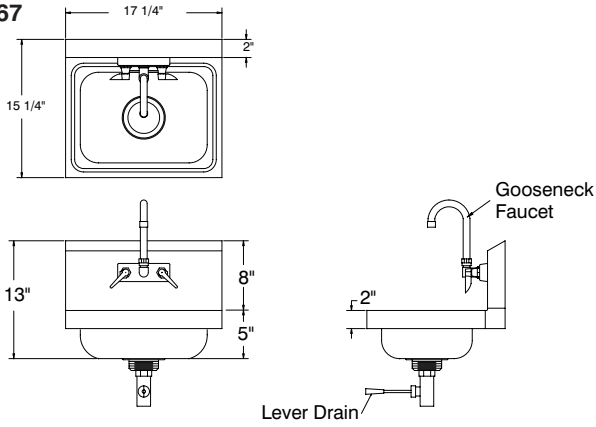

All fittings are brass / chrome plated unless otherwise indicated.

**MECHANICAL:**

Faucet supply is 1/2" IPS male thread hot and cold.

**WARNING:**

Equipment that includes a faucet may expose you to chemicals, including lead, that are known to the State of California to cause cancer or birth defects or other reproductive harm. For more Info., visit [www.p65warnings.ca.gov](http://www.p65warnings.ca.gov).

# DIMENSIONS and SPECIFICATIONS

TOL Overall: ± .500" Interior: ± .250"

FITTINGS SUPPLIED AS SHOWN

ALL DIMENSIONS ARE TYPICAL

7-PS-20

15 lbs.

TOP VIEW FOR:

7-PS-50  
7-PS-54  
7-PS-60  
7-PS-68  
7-PS-70

Sink Bowl 10" x 14" x 5"

7-PS-50 & 7-PS-54\*

NOTE: \*7-PS-54 Hand Sink Excludes Lever Drain and Overflow

15 lbs.

7-PS-67

15 lbs.

7-PS-60

13 lbs.