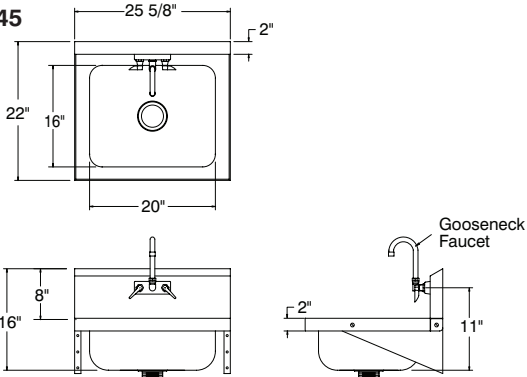

31 lbs.

7-PS-68