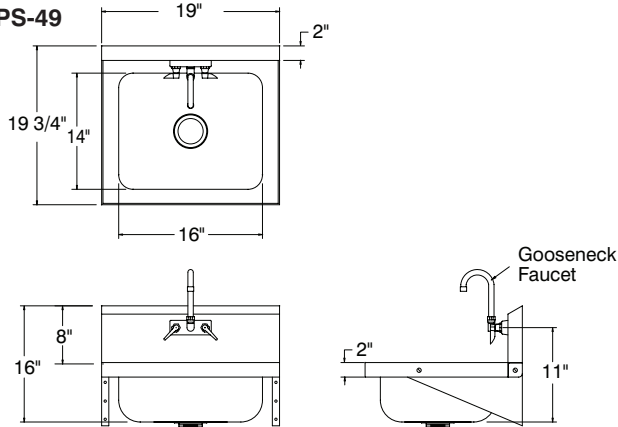

# DIMENSIONS and SPECIFICATIONS

TOL Overall: ± .500" Interior: ± .250"

FITTINGS SUPPLIED AS SHOWN

ALL DIMENSIONS ARE TYPICAL

7-PS-20

15 lbs.

TOP VIEW FOR:

7-PS-50  
7-PS-54  
7-PS-60  
7-PS-68  
7-PS-70

Sink Bowl 10" x 14" x 5"

7-PS-50 & 7-PS-54\*

NOTE: \*7-PS-54 Hand Sink Excludes Lever Drain and Overflow

15 lbs.

7-PS-67

15 lbs.

7-PS-60

13 lbs.

7-PS-45

31 lbs.

7-PS-68

13 lbs.

7-PS-49

31 lbs.

7-PS-71

7-PS-70