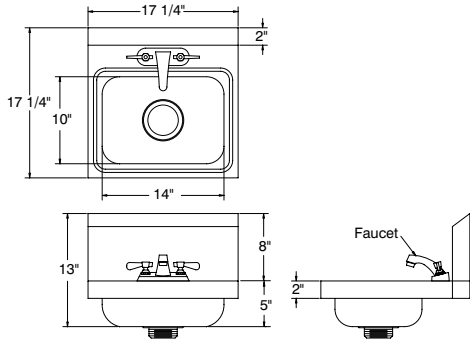

All fittings are brass / chrome plated unless otherwise indicated.

**MECHANICAL:**

Faucet supply is 1/2" IPS male thread hot and cold.

**WARNING:**

Equipment that includes a faucet may expose you to chemicals, including lead, that are known to the State of California to cause cancer or birth defects or other reproductive harm. For more Info., visit [www.p65warnings.ca.gov](http://www.p65warnings.ca.gov).

# DIMENSIONS and SPECIFICATIONS

TOL Overall: ± .500" Interior: ± .250"

FITTINGS SUPPLIED AS SHOWN

ALL DIMENSIONS ARE TYPICAL

7-PS-20

15 lbs.

TOP VIEW FOR:

7-PS-50  
7-PS-54  
7-PS-60  
7-PS-68  
7-PS-70

Sink Bowl 10" x 14" x 5"

7-PS-50 & 7-PS-54\*

NOTE: \*7-PS-54 Hand Sink Excludes Lever Drain and Overflow

15 lbs.

7-PS-67

15 lbs.

7-PS-60

13 lbs.