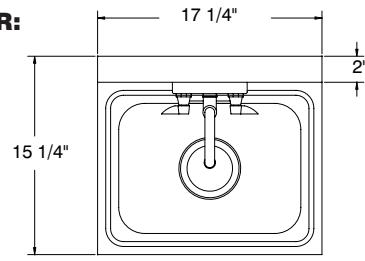

# DIMENSIONS and SPECIFICATIONS

TOL Overall: ± .500" Interior: ± .250"

FITTINGS SUPPLIED AS SHOWN

ALL DIMENSIONS ARE TYPICAL

7-PS-20

15 lbs.

TOP VIEW FOR:

7-PS-50  
7-PS-54  
7-PS-60  
7-PS-68  
7-PS-70

Sink Bowl 10" x 14" x 5"

7-PS-50 & 7-PS-54\*

NOTE: \*7-PS-54 Hand Sink Excludes Lever Drain and Overflow

15 lbs.

7-PS-67

15 lbs.

7-PS-60

13 lbs.