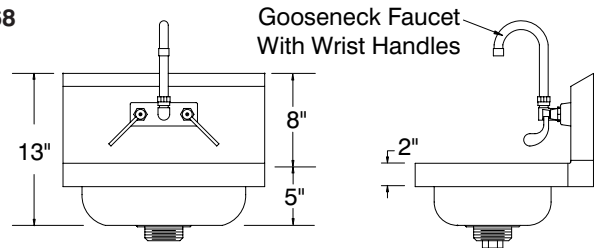

13 lbs.

7-PS-49