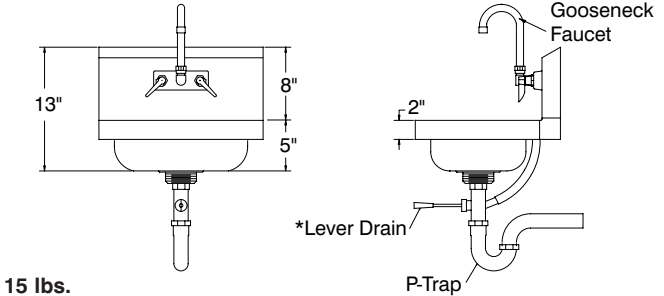

All fittings are brass / chrome plated unless otherwise indicated.

**MECHANICAL:**

Faucet supply is 1/2" IPS male thread hot and cold.

**WARNING:**

Equipment that includes a faucet may expose you to chemicals, including lead, that are known to the State of California to cause cancer or birth defects or other reproductive harm. For more Info., visit [www.p65warnings.ca.gov](http://www.p65warnings.ca.gov).

# DIMENSIONS and SPECIFICATIONS

TOL Overall: ± .500" Interior: ± .250"

FITTINGS SUPPLIED AS SHOWN

ALL DIMENSIONS ARE TYPICAL

7-PS-20

15 lbs.

TOP VIEW FOR:

7-PS-50  
7-PS-54  
7-PS-60  
7-PS-68  
7-PS-70

Sink Bowl 10" x 14" x 5"

7-PS-50 & 7-PS-54\*

NOTE: \*7-PS-54 Hand Sink Excludes Lever Drain and Overflow

15 lbs.

7-PS-67

15 lbs.

7-PS-60

13 lbs.