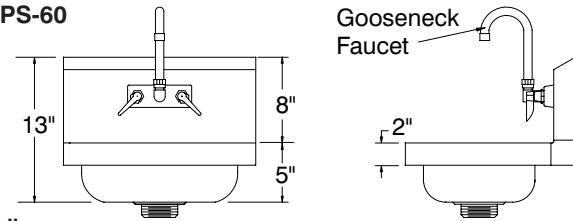

# DIMENSIONS and SPECIFICATIONS

TOL Overall: ± .500" Interior: ± .250"

FITTINGS SUPPLIED AS SHOWN

ALL DIMENSIONS ARE TYPICAL

7-PS-20

15 lbs.

TOP VIEW FOR:

7-PS-50  
7-PS-54  
7-PS-60  
7-PS-68  
7-PS-70

Sink Bowl 10" x 14" x 5"

7-PS-50 & 7-PS-54\*

NOTE: \*7-PS-54 Hand Sink Excludes Lever Drain and Overflow

15 lbs.

7-PS-67

15 lbs.

7-PS-60

13 lbs.