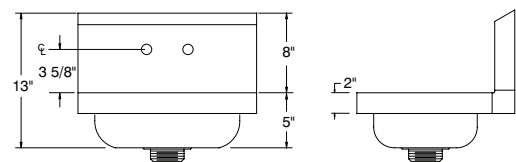

Sink Bowl 10" x 14" x 5"

7-PS-50 & 7-PS-54\*

NOTE: \*7-PS-54 Hand Sink Excludes Lever Drain and Overflow

15 lbs.

7-PS-67

15 lbs.

7-PS-60

13 lbs.

7-PS-45

31 lbs.

7-PS-68

13 lbs.

7-PS-49

31 lbs.

7-PS-71

7-PS-70