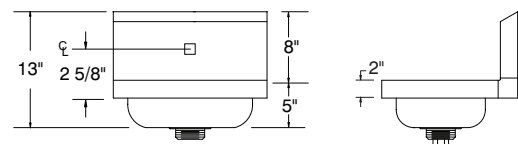

DIMENSIONS and SPECIFICATIONS

TOL Overall: ± .500" Interior: ± .250"

FITTINGS SUPPLIED AS SHOWN

ALL DIMENSIONS ARE TYPICAL

7-PS-20

15 lbs.

TOP VIEW FOR:

7-PS-50
7-PS-54
7-PS-60
7-PS-68
7-PS-70

Sink Bowl 10" x 14" x 5"

7-PS-50 & 7-PS-54*

NOTE: *7-PS-54 Hand Sink Excludes Lever Drain and Overflow

15 lbs.

7-PS-67

15 lbs.

7-PS-60

13 lbs.

7-PS-45

31 lbs.

7-PS-68

13 lbs.

7-PS-49

31 lbs.

7-PS-71

7-PS-70

12 lbs.

REF-B

325 Wireless Boulevard, Hauppauge, NY 11788

ADVANCE TABCO is constantly engaged in a program of improving our products. Therefore, we reserve the right to change specifications without prior notice.

© ADVANCE TABCO, AUGUST 2019